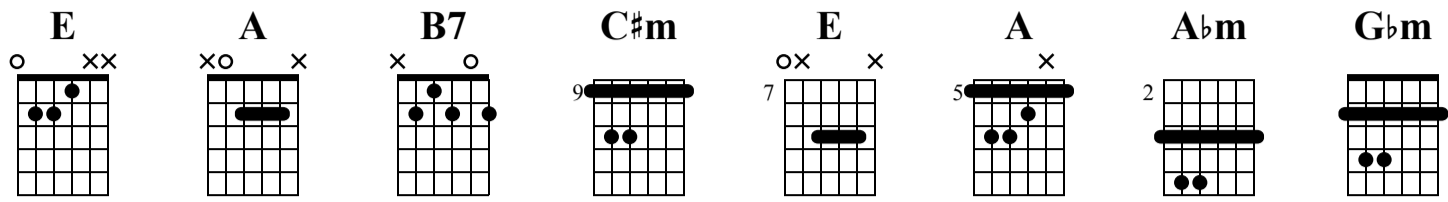

tennessee Road

Sébastien Hogge

Standard tuning

♩ = 120

s.guit.

A
E

A **B7**

E