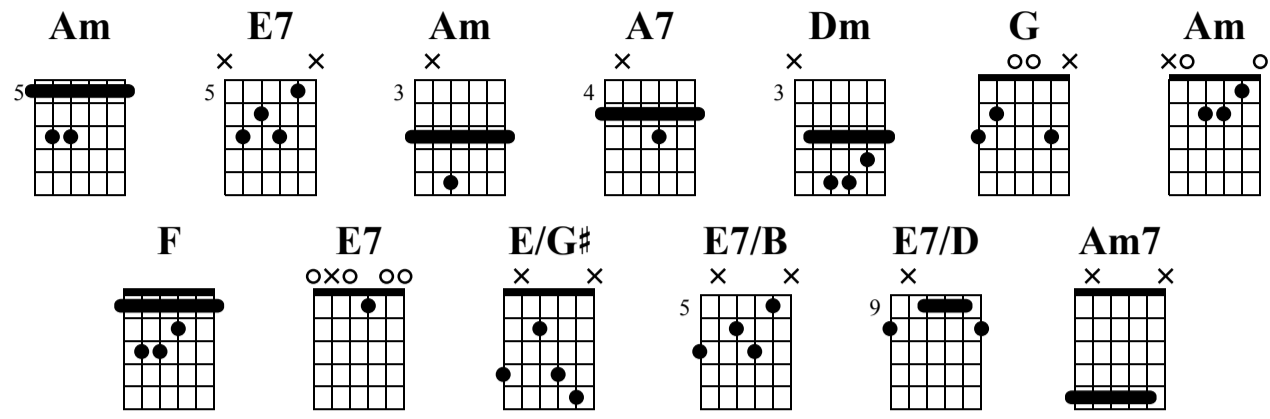

Salsa #1

Sébastien Hogge

Standard tuning

♩ = 120

A

Am

E7

E7

s.guit.

Musical notation for measures 1-3. Treble clef, 4/4 time. Includes guitar tablature for strings T, A, and B.

1.

Am

2.

Am

Musical notation for measures 4-5. Treble clef, 4/4 time. Includes guitar tablature for strings T, A, and B.

Am

A7

Dm

Am

E7

Am

Dm

Musical notation for measures 6-9. Treble clef, 4/4 time. Includes guitar tablature for strings T, A, and B.

Am

E7

Am

E7

Musical notation for measures 10-11. Treble clef, 4/4 time. Includes guitar tablature for strings T, A, and B.

G Am G Am

12 13 14 15

TAB