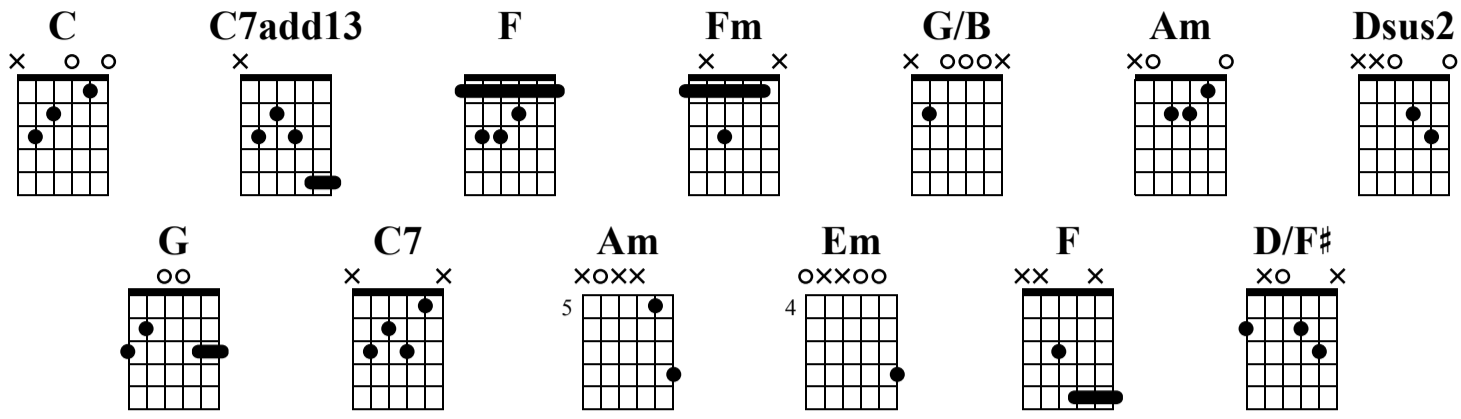

# Desperados

arg. Sébastien Hogge

Standard tuning

♩ = 120

intro

Chords: C, C7add13, F, Fm, C, G/B, Am, Dsus2, G

1 2 3 4

s. guit.

couplet

Chords: C, C7, F, Fm, C, G/B, Am, Dsus2, G

5 6 7 8

Chords: C, C7, F, Fm, C, G/B, Am, Dsus2, G, C, G/B

9 10 11 12 13

refrain

Chords: Am, Em, F, C, G/B, Am, F, C, G/B

14 15 16 17