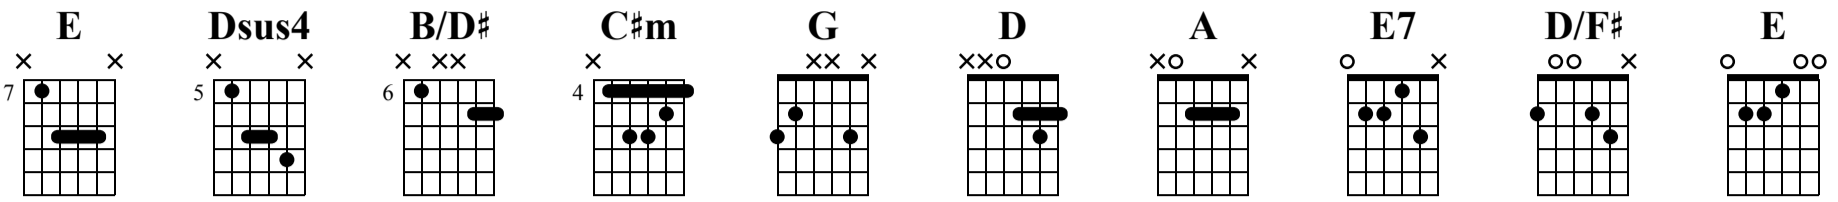

I ll Be There

arg. sébastien Hogge

Standard tuning

♩ = 120

Intro

Intro

Chords: E, Dsus4, E

s. guit.

couplet 2

Musical notation for measures 22-25. The top staff shows a treble clef with a key signature of one sharp (F#) and a melody. The bottom staff shows guitar tablature with fret numbers 0, 9, 12, 11, 4, 5, 6, 7, 4, 4, 4, 4.

Musical notation for measures 30-33. The top staff shows a treble clef with a key signature of one sharp (F#) and a melody. The bottom staff shows guitar tablature with fret numbers 0, 1, 0, 4, 5, 7, 9, 6, 7, 7, 6, 7, 6, 4, 6, 4, 5, 12, 9, 7, 6, 4, 4, 7, 4, 4, 6.

Musical notation for measures 34-38. The top staff shows a treble clef with a key signature of one sharp (F#) and a melody. The bottom staff shows guitar tablature with fret numbers 5, 7, 6, 5, 5, 9, 8, 9, 6, 5, 5, 0, 1, 2, 4, 4, 4, 4, 5, 4, 6, 4, 6, 4, 4, 2, 2, 2, 0, 0.